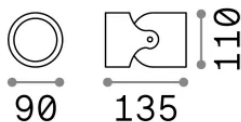

Info sorgente e prestazionali

Sorgente integrata	Light bulb (not included)
Sorgente sostituibile	No
Potenza	GU10 max 1 x 28 W
Emissione	Direct
Consumo massimo	-
Lampadina consigliata	253497 GU10 05W 430Lm 4000K CR190