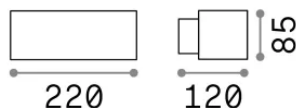

Info sorgente e prestazionali

Sorgente integrata	Light bulb (not included)
Sorgente sostituibile	No
Potenza	E27 max 1 x 60 W
Emissione	Direct + Indirect
Consumo massimo	-
Lampadina consigliata	151960 E27 SFERA 6W 4000K CRI80 BIANCO