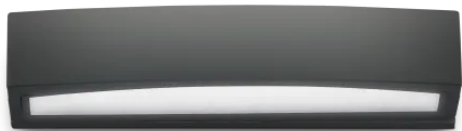

## Esterno - Applique

Outdoor wall mounted lamp with multiple sources, enhanced protection and direct/indirect light emission

|                      |                         |
|----------------------|-------------------------|
| <b>Ean</b>           | 8021696100371           |
| <b>Articolo</b>      | ANDROMEDA AP2 NERO      |
| <b>Installazione</b> | Applique                |
| <b>Garanzia</b>      | 5 years                 |
| <b>Peso lordo</b>    | 1.8 kg                  |
| <b>Volume</b>        | 0.005225 m <sup>3</sup> |