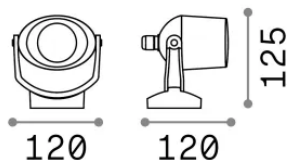

Info sorgente e prestazionali

Sorgente integrata	Light bulb (included, settable CCT 2700 / 4000 K)
Sorgente sostituibile	Replaceable
Potenza	GU10 max 1 x 6 W
Emissione	Direct
Consumo massimo	-
Lampadina inclusa	#N/D
Lampadina consigliata	253497 GU10 05W 430Lm 4000K CRI90