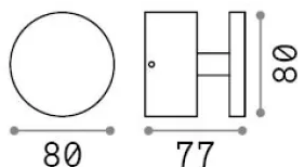

Info sorgente e prestazionali

Sorgente integrata	Integrated LED module
Sorgente sostituibile	No
Potenza	LED 8 W
Emissione	Indirect
Consumo massimo	max 8 W
Caratteristiche LED	LED SMD
CCT LED	3000 K
Durata LED (t. 25°c)	50000 h
CRI	> 90
SDCM	3
Flusso sorgente	800 lm
Flusso utile	280 lm
Rischio fotobiologico	1