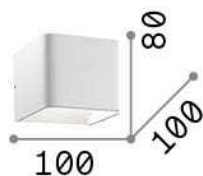

Info generali

Interno - Lampade da parete

Indoor wall mounted lamp with integrated LED sources and direct/indirect light emission

Ean	8021696051444
Articolo	CLICK AP D10
Installazione	Lampade da parete
Garanzia	5 years
Peso lordo	0.5 kg
Volume	0.001872 m ³

Info sorgente e prestazionali

Sorgente integrata	Integrated LED module
Sorgente sostituibile	Replaceable (by qualified operators only)
Potenza	LED 5,5 W
Emissione	Direct + Indirect
Consumo massimo	max 5,50 W
Caratteristiche LED	LED SMD
CCT LED	3000 K
Durata LED (t. 25°c)	20000 h
CRI	> 80
Flusso sorgente	500 lm
Flusso utile	390 lm
Lampadina inclusa	1 - E14 OLIVA 4W 3000K CRI80 SATIN