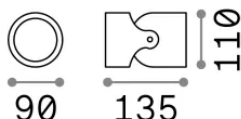

Info sorgente e prestazionali

Sorgente integrata	Light bulb (not included)
Sorgente sostituibile	No
Potenza	GU10 max 1 x 28 W
Emissione	Direct
Consumo massimo	-
Lampadina consigliata	253497 GU10 05W 430Lm 4000K CR190