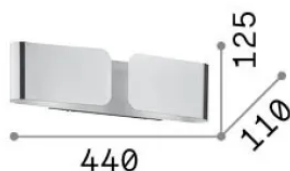

Info sorgente e prestazionali

Sorgente integrata	Light bulb (not included)
Sorgente sostituibile	No
Potenza	E27 max 2 x 60 W
Emissione	Direct + Indirect
Consumo massimo	-
Lampadina consigliata	101279 E27 SFERA 4W 3000K CRI80 TRASP