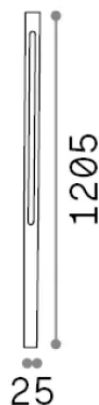

### Esterno - Lampade da terra

Outdoor ground mounted non-dimmable bollard with integrated LED sources and direct light emission

<b>Ean</b>	8021696293196
<b>Articolo</b>	JEDI PT H120 NERO
<b>Installazione</b>	Lampade da terra
<b>Garanzia</b>	5 years
<b>Peso lordo</b>	1.33 kg
<b>Volume</b>	0.00504 m <sup>3</sup>