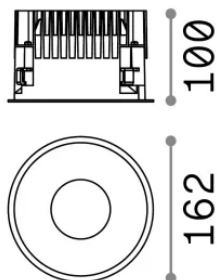

Info sorgente e prestazionali

Sorgente integrata	Integrated LED module
Sorgente sostituibile	Replaceable (by qualified operators only)
Potenza	28 W
Emissione	Direct
Consumo massimo	max 28 W
Caratteristiche LED	LED COB CITIZEN
CCT LED	4000 K
Durata LED (t. 25°c)	50000 h
CRI	> 90
SDCM	3
Fascio luminoso	60°
UGR massimo	< 19
Flusso sorgente	3150 lm
Flusso utile	2490 lm