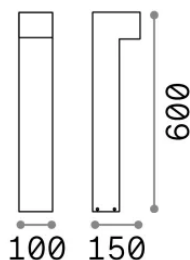

Info generali

Esterno - Lampade da terra

Outdoor ground mounted bollard with multiple sources and direct light emission

Ean	8021696213279
Articolo	SIRIO PT2 H60 COFFEE
Installazione	Lampade da terra
Garanzia	5 years
Peso lordo	1.86 kg
Volume	0.013608 m ³