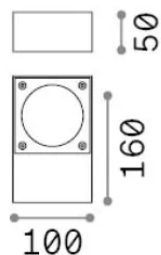

Info sorgente e prestazionali

Sorgente integrata	Light bulb (not included)
Sorgente sostituibile	No
Potenza	GX53 max 1 x 9 W
Emissione	Direct
Consumo massimo	-
Lampadina consigliata	154008 GX53 9W 4000K CRI80