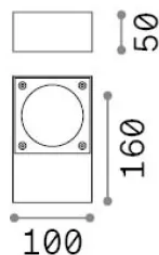

Info sorgente e prestazionali

Sorgente integrata	Light bulb (not included)
Sorgente sostituibile	No
Potenza	GX53 max 1 x 9 W
Emissione	Direct
Consumo massimo	-
Lampadina consigliata	154008 GX53 9W 4000K CRI80