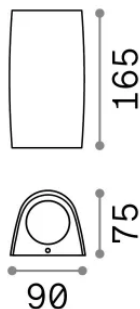

Info sorgente e prestazionali

Sorgente integrata	Light bulb (included, settable CCT 2700 / 4000 K)
Sorgente sostituibile	Replaceable
Potenza	GU10 max 2 x 6 W
Emissione	Direct + Indirect
Consumo massimo	-
Lampadina inclusa	#N/D
Lampadina consigliata	108292 GU10 05W 410Lm 3000K CRI90