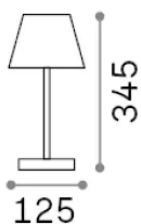

Info sorgente e prestazionali

Sorgente integrata	Integrated LED module
Sorgente sostituibile	No
Potenza	LED 1,8 W
Emissione	Direct
Consumo massimo	max 1,8 W
Caratteristiche LED	LED SMD
CCT LED	3000 K
Durata LED (t. 25°c)	25000 h
CRI	> 80
Flusso sorgente	250 lm
Flusso utile	70 lm
Rischio fotobiologico	EXEMPT
Potenza in stand-by	< 0.50 W