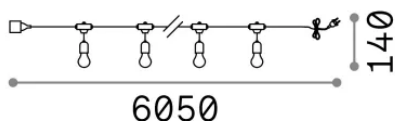

Info sorgente e prestazionali

Sorgente integrata	Light bulb (not included)
Sorgente sostituibile	No
Potenza	E27 max 10 x 15 W
Emissione	Diffuse
Consumo massimo	-
Lampadina consigliata	101286 E27 SFERA 4W 3000K CRI80 BIANCO