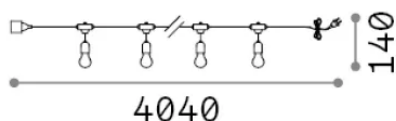

Info sorgente e prestazionali

Sorgente integrata	Light bulb (not included)
Sorgente sostituibile	No
Potenza	E27 max 5 x 15 W
Emissione	Diffuse
Consumo massimo	-
Lampadina consigliata	101286 E27 SFERA 4W 3000K CRI80 BIANCO