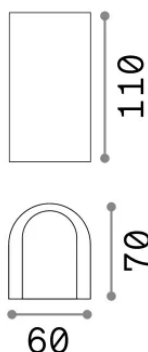

Info generali

Esterno - Applique

Outdoor wall mounted lamp with multiple integrated LED sources, enhanced protection and direct/indirect light emission

Ean	8021696137391
Articolo	APOLLO AP
Installazione	Applique
Garanzia	5 years
Peso lordo	0.62 kg
Volume	0.000844 m ³