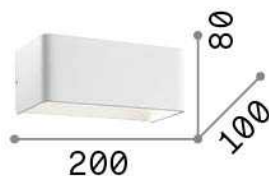

Info generali

Interno - Lampade da parete

Indoor wall mounted lamp with integrated LED sources and direct/indirect light emission

Ean	8021696017518
Articolo	CLICK AP D20
Installazione	Lampade da parete
Garanzia	5 years
Peso lordo	0.8 kg
Volume	0.004004 m ³

Info sorgente e prestazionali

Sorgente integrata	Integrated LED module
Sorgente sostituibile	Replaceable (by qualified operators only)
Potenza	LED 10,5 W
Emissione	Direct + Indirect
Consumo massimo	max 10,50 W
Caratteristiche LED	LED SMD
CCT LED	3000 K
Durata LED (t. 25°C)	20000 h
CRI	> 80
Flusso sorgente	1050 lm
Flusso utile	990 lm
Lampadina inclusa	1 - E14 OLIVA 4W 3000K CRI80 SATIN