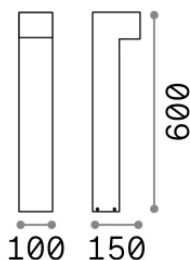

Info generali

Esterno - Lampade da terra

Outdoor ground mounted bollard with multiple sources and direct light emission

Ean	8021696115092
Articolo	SIRIO PT2 H60 BIANCO
Installazione	Lampade da terra
Garanzia	5 years
Peso lordo	1.86 kg
Volume	0.013608 m ³