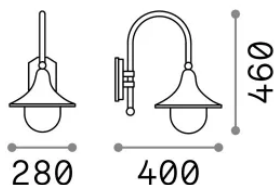

Info sorgente e prestazionali

Sorgente integrata	Light bulb (not included)
Sorgente sostituibile	No
Potenza	E27 max 1 x 52 W
Emissione	Diffuse
Consumo massimo	-
Lampadina consigliata	153964 E27 GOCCIA 08W 4000K CRI80 TRASP