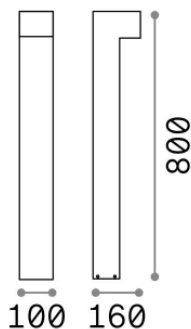

Info sorgente e prestazionali

Sorgente integrata	Light bulb (not included)
Sorgente sostituibile	No
Potenza	G9 max 2 x 15 W
Emissione	Direct
Consumo massimo	-
Lampadina consigliata	307879 G9 4.0W 4000K CR180