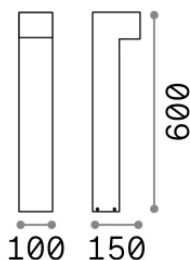

Info generali**Esterno - Lampade da terra**

Outdoor ground mounted bollard with multiple sources and direct light emission

Ean	8021696115115
Articolo	SIRIO PT2 H60 NERO
Installazione	Lampade da terra
Garanzia	5 years
Peso lordo	1.86 kg
Volume	0.013608 m ³