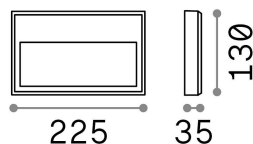

Info sorgente e prestazionali

Sorgente integrata	Integrated LED module
Sorgente sostituibile	No
Potenza	6 W
Emissione	Direct Asymmetrical
Consumo massimo	max 6,00 W
Caratteristiche LED	LED SMD
CCT LED	3000 K
Durata LED (t. 25°c)	30000 h
CRI	> 80
Fascio luminoso	-
Flusso sorgente	600 lm
Flusso utile	330 lm
Rischio fotobiologico	EXEMPT