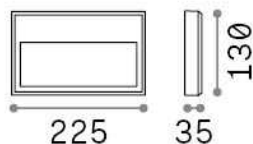

Info sorgente e prestazionali

Sorgente integrata	Integrated LED module
Sorgente sostituibile	No
Potenza	6 W
Emissione	Direct Asymmetrical
Consumo massimo	max 6,00 W
Caratteristiche LED	LED SMD
CCT LED	4000 K
Durata LED (t. 25°c)	30000 h
CRI	> 80
Fascio luminoso	-
Flusso sorgente	630 lm
Flusso utile	150 lm
Rischio fotobiologico	EXEMPT