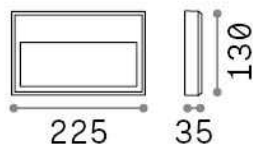

Info sorgente e prestazionali

Sorgente integrata	Integrated LED module
Sorgente sostituibile	No
Potenza	6 W
Emissione	Direct Asymmetrical
Consumo massimo	max 6,00 W
Caratteristiche LED	LED SMD
CCT LED	4000 K
Durata LED (t. 25°c)	30000 h
CRI	> 80
Fascio luminoso	-
Flusso sorgente	630 lm
Flusso utile	350 lm
Rischio fotobiologico	EXEMPT